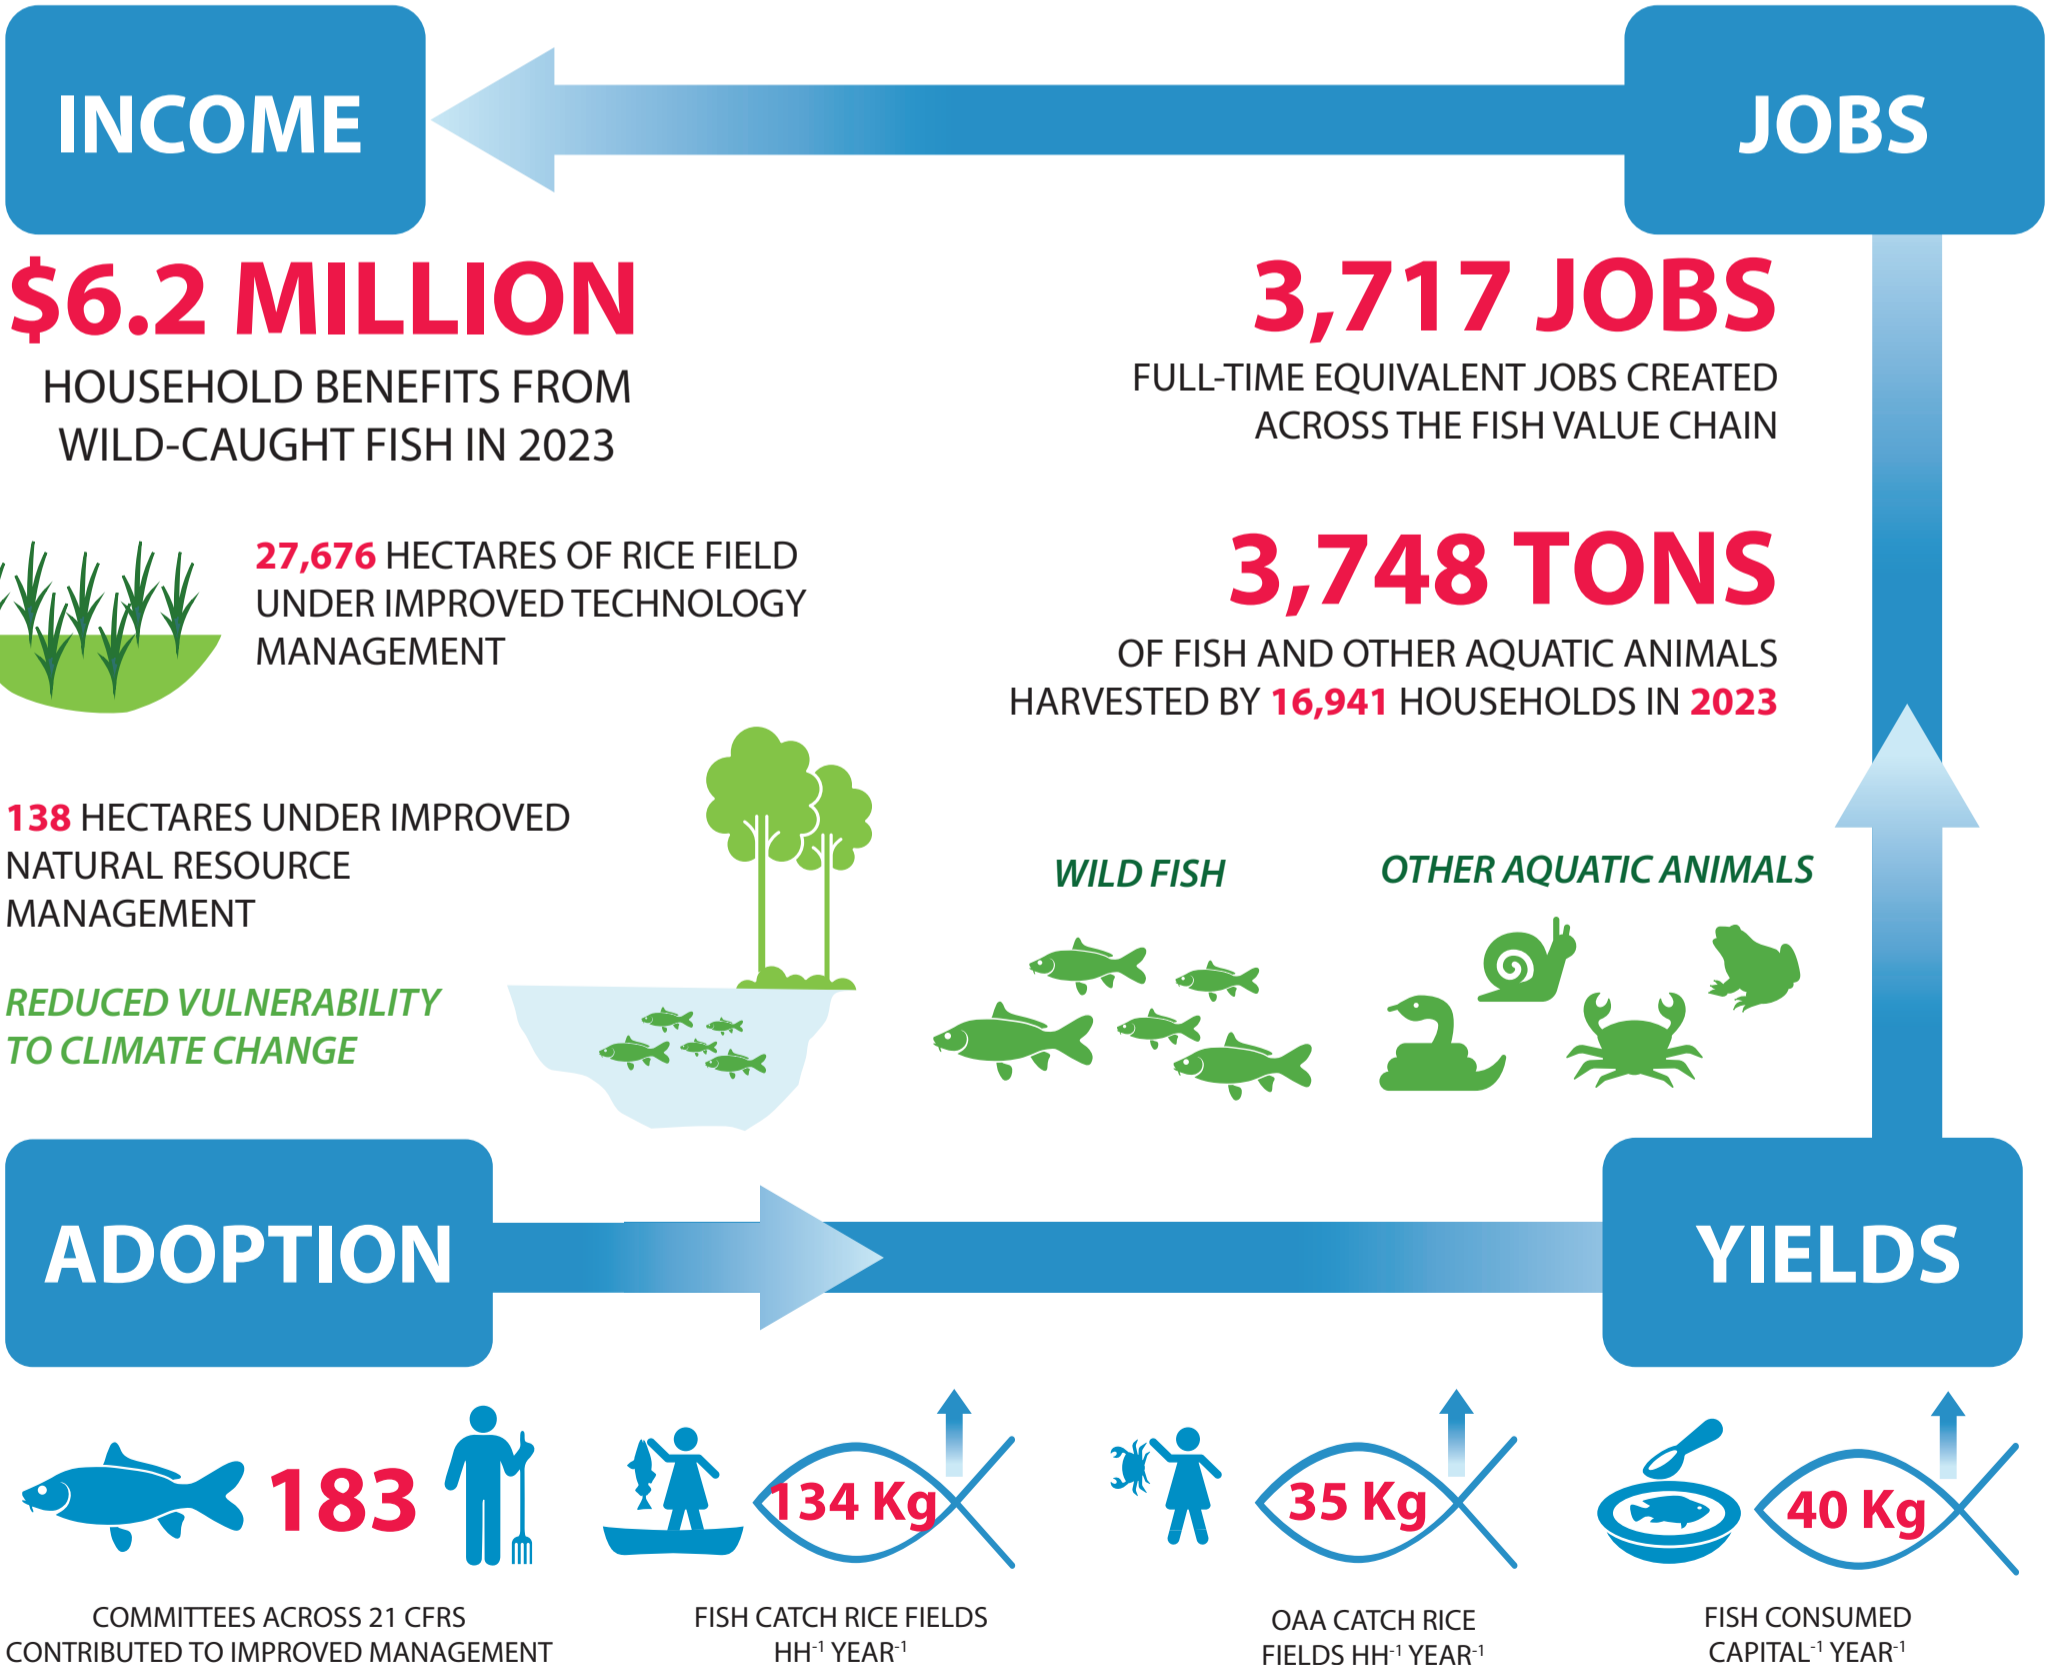

giz Deutsche Gesellschaft für Internationale Zusammenarbeit (GIZ) GmbH

SUSTAINABLE AQUACULTURE AND COMMUNITY FISH REFUGE MANAGEMENT

The Sustainable Aquaculture and Community Fish Refuge Management (SAFR) project, funded by the German Federal Ministry for Economic Cooperation and Development (BMZ) through GIZ. This poster was developed by WorldFish; the contents do not necessarily reflect the views of GIZ or the German Federal.