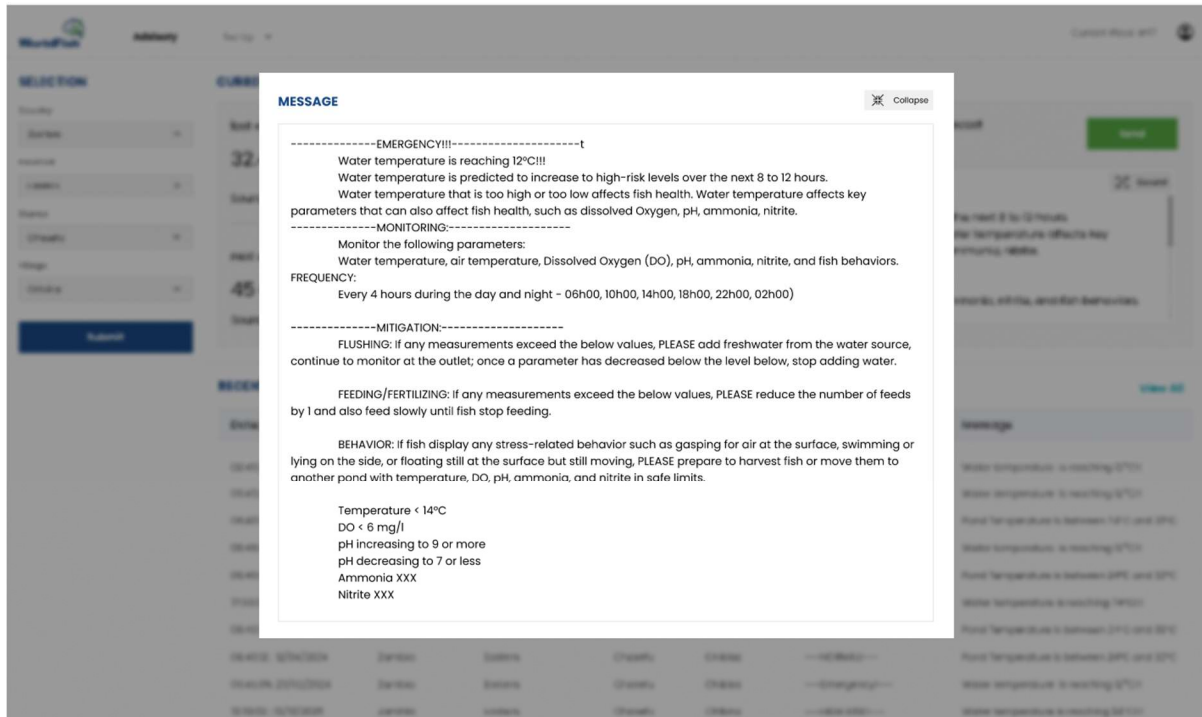

For more information, please click on 'Expand' to view the detailed message. To send this message to the registered fishermen, simply click on 'Send'.

The message log displays a list of all previously broadcasted messages.

← → ↻ 🏠 google.com/search ☆ 🌐 ⋮

WorldFish **Advisory** Set Up ▾ Current Week: #47 🌐

SELECTION

Country
Zambia ▾

Province
Eastern ▾

District
Chasefu ▾

Village
Chibisa ▾

Submit

← Back

RECENT MESSAGE LOGS Search 🔍

Date; time	Country	Province	District	Village	Preview Message	Message
00:45:09; 23/02/2024	Zambia	Eastern	Chasefu	Chibisa	---Emergency!---	Water temperature is reaching 12°C!!
00:45:09; 23/02/2024	Zambia	Eastern	Chasefu	Chibisa	---Emergency!---	Water temperature is reaching 12°C!!
06:40:12; 12/04/2024	Zambia	Eastern	Chasefu	Chibisa	---NORMAL!---	Pond Temperature is between 24°C and 32°C
00:45:09; 23/02/2024	Zambia	Eastern	Chasefu	Chibisa	---Emergency!---	Water temperature is reaching 12°C!!
06:40:12; 12/04/2024	Zambia	Eastern	Chasefu	Chibisa	---NORMAL!---	Pond Temperature is between 24°C and 32°C
12:30:02; 12/12/2025	Zambia	Eastern	Chasefu	Chibisa	---HIGH RISK!---	Water temperature is reaching 24°C!!!
06:40:12; 12/04/2024	Zambia	Eastern	Chasefu	Chibisa	---NORMAL!---	Pond Temperature is between 24°C and 32°C
06:40:12; 12/04/2024	Zambia	Eastern	Chasefu	Chibisa	---NORMAL!---	Pond Temperature is between 24°C and 32°C
12:30:02; 12/12/2025	Zambia	Eastern	Chasefu	Chibisa	---HIGH RISK!---	Water temperature is reaching 24°C!!!
12:30:02; 12/12/2025	Zambia	Eastern	Chasefu	Chibisa	---HIGH RISK!---	Water temperature is reaching 24°C!!!
12:30:02; 12/12/2025	Zambia	Eastern	Chasefu	Chibisa	---HIGH RISK!---	Water temperature is reaching 24°C!!!
12:30:02; 12/12/2025	Zambia	Eastern	Chasefu	Chibisa	---HIGH RISK!---	Water temperature is reaching 24°C!!!
12:30:02; 12/12/2025	Zambia	Eastern	Chasefu	Chibisa	---HIGH RISK!---	Water temperature is reaching 24°C!!!
06:40:12; 12/04/2024	Zambia	Eastern	Chasefu	Chibisa	---NORMAL!---	Pond Temperature is between 24°C and 32°C
00:45:09; 23/02/2024	Zambia	Eastern	Chasefu	Chibisa	---Emergency!---	Water temperature is reaching 12°C!!
06:40:12; 12/04/2024	Zambia	Eastern	Chasefu	Chibisa	---NORMAL!---	Pond Temperature is between 24°C and 32°C
06:40:12; 12/04/2024	Zambia	Eastern	Chasefu	Chibisa	---NORMAL!---	Pond Temperature is between 24°C and 32°C
12:30:02; 12/12/2025	Zambia	Eastern	Chasefu	Chibisa	---HIGH RISK!---	Water temperature is reaching 24°C!!!
00:45:09; 23/02/2024	Zambia	Eastern	Chasefu	Chibisa	---Emergency!---	Water temperature is reaching 12°C!!
00:45:09; 23/02/2024	Zambia	Eastern	Chasefu	Chibisa	---Emergency!---	Water temperature is reaching 12°C!!